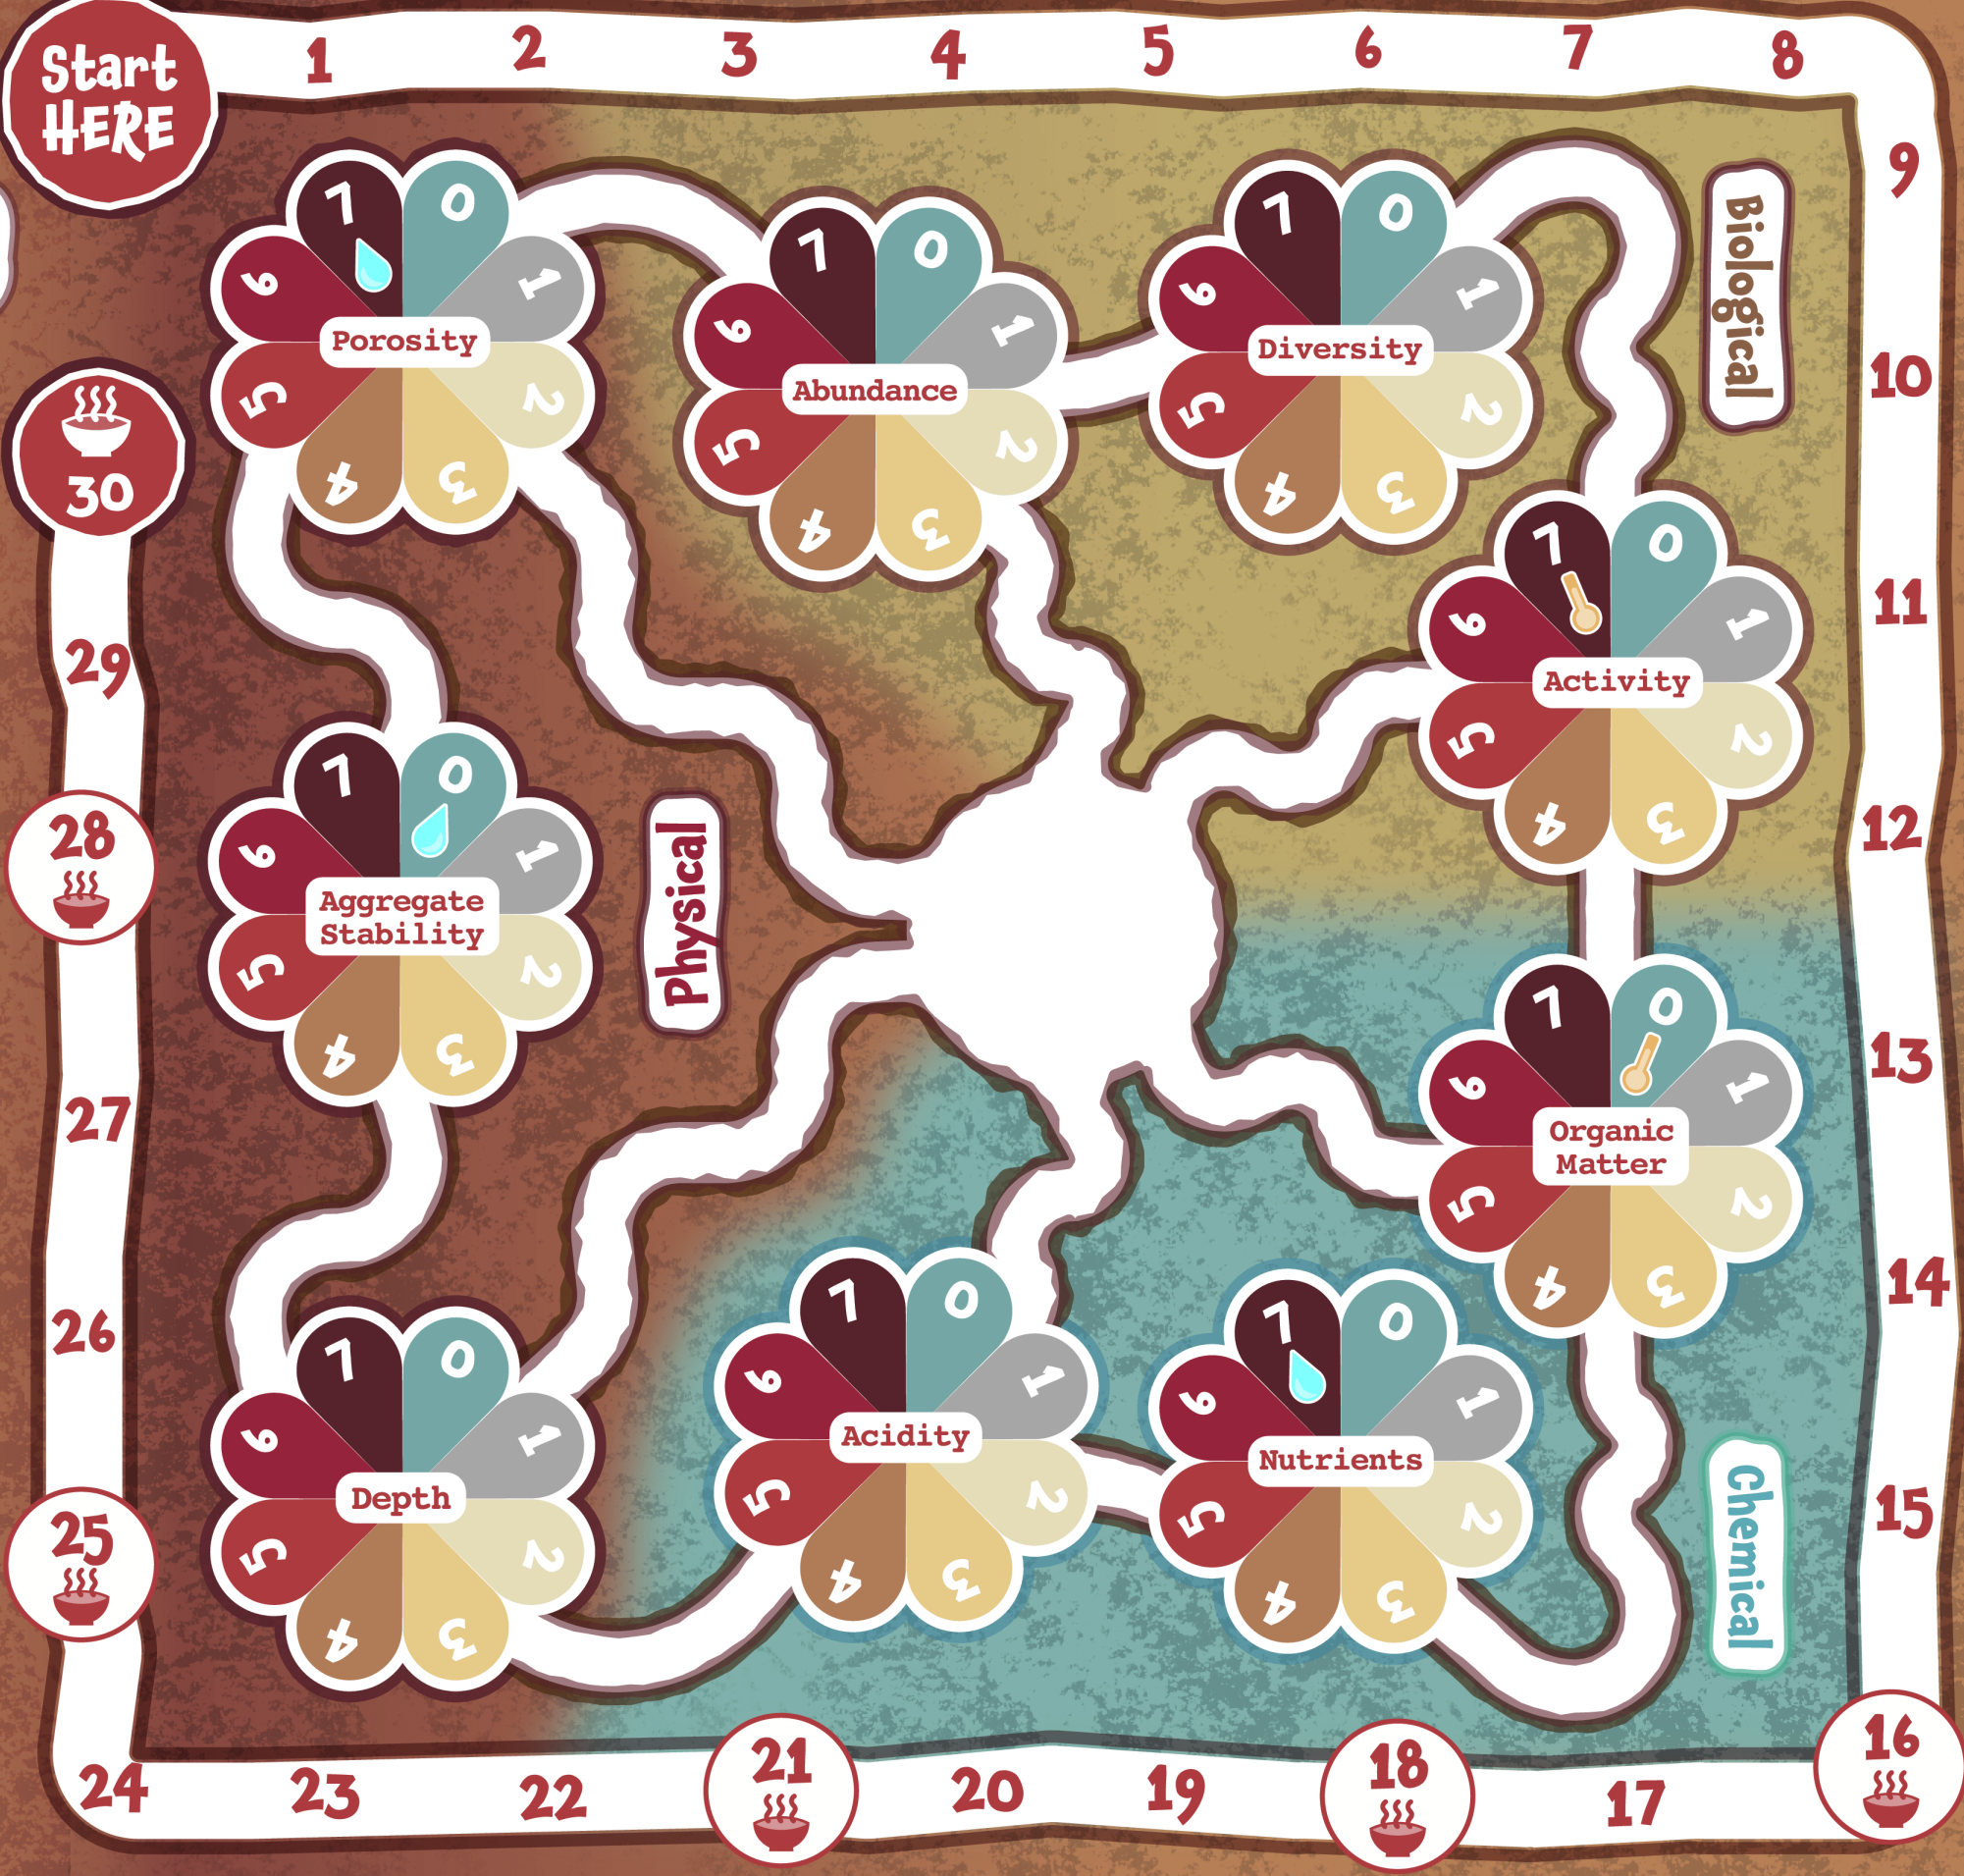

Dirty Matters

The Soil Game

Cascades

ATTENTION +1 to all Properties in group

WARNING -1 to all Properties in group

Catastrophes

Mark these boxes if a catastrophe happens!

Symbol Guide

Look out for these on the Soil Properties and Yield Tracker (0-30)

- Famine
- Polluted Water
- Climate Breakdown